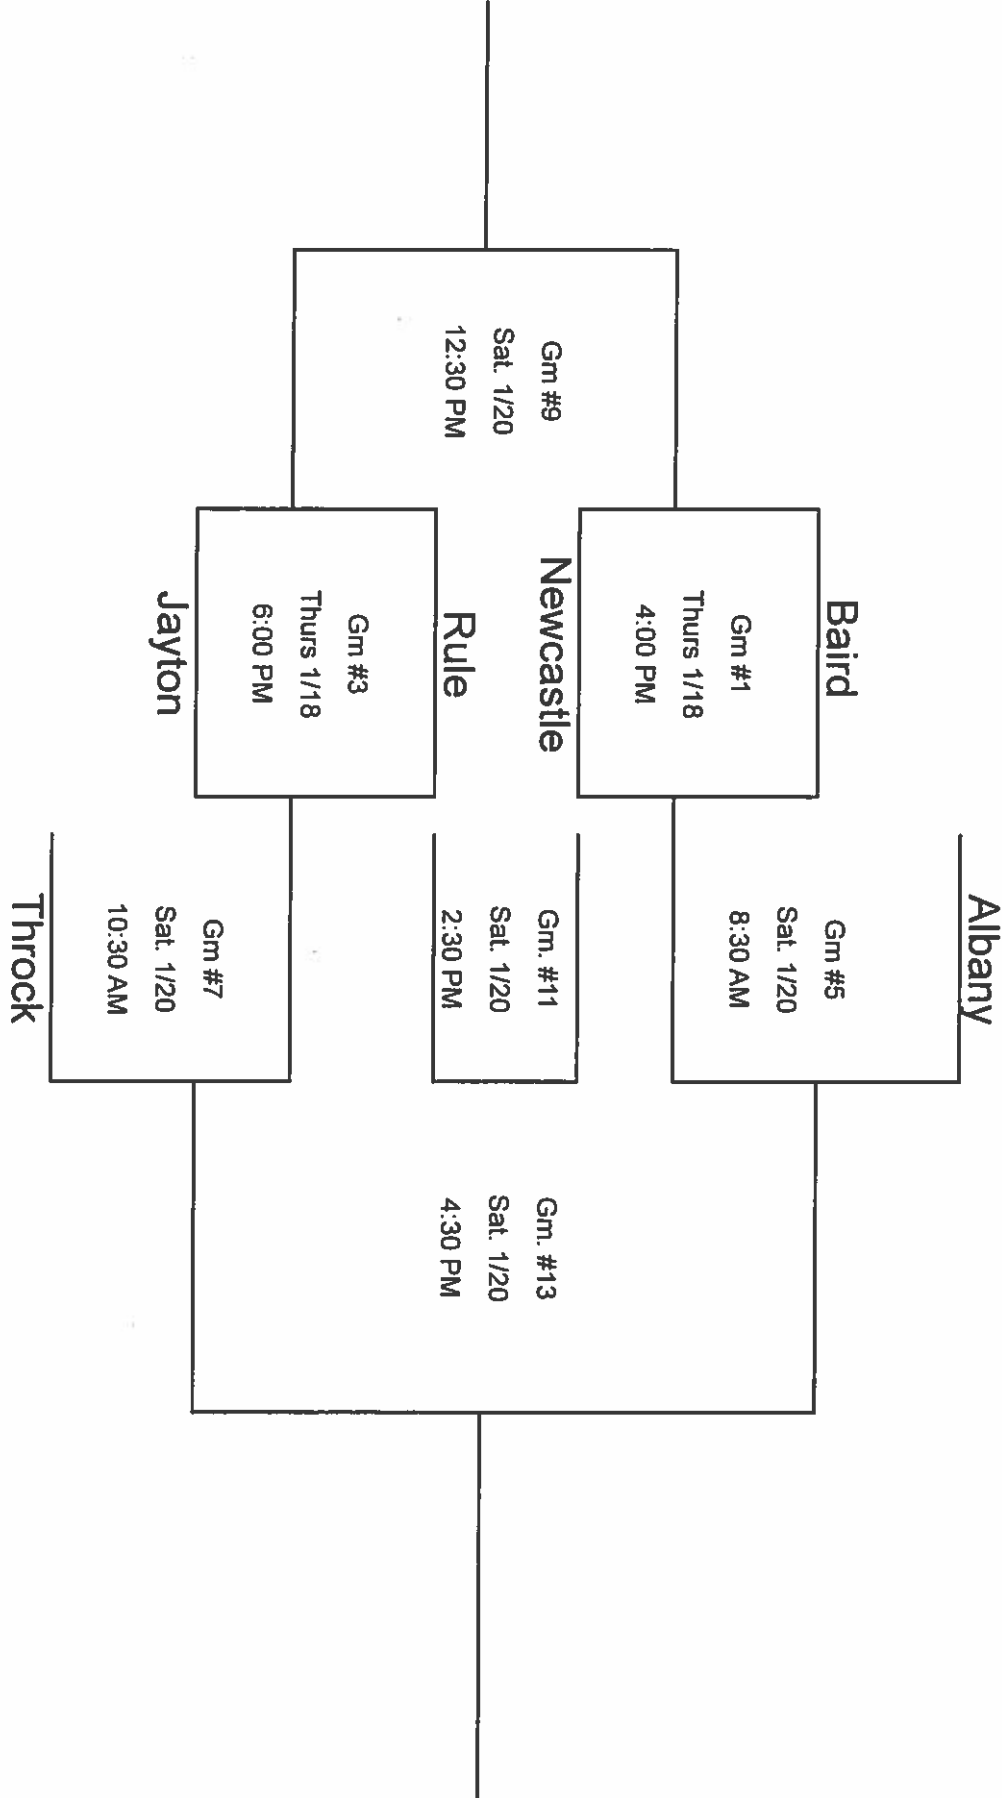

Throckmorton JH Tourney----Girls

*Bottom Team is Home and will wear White